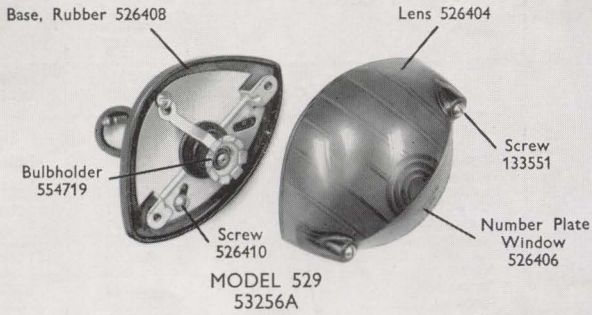

JOSEPH LUCAS (SALES & SERVICE) LTD • BIRMINGHAM 18 • ENGLAND

MODEL 529
53256A

MODEL 525
53269A

MODEL 564
53432A

36084F

MODEL RB107
37127F

**STOP TAIL AND NUMBER
PLATE LAMP**

"J2" Single Cylinder,
350 & 500 Scrambler &
Trials "Bullet"

Model Ordering No.	529 53256A
Detailed Parts	
§ Lens	526404
§ Window	526406
§ Screw, fixing	133551
§ Bulbholder	554719
Base, rubber	526408
Screw, base fixing	526410
§ Bulb	951

**STOP TAIL AND NUMBER
PLATE LAMP**

350 & 500 "Bullet",
500 Twin & 700 Meteor

Model Ordering No.	525 53269A
Detailed Parts	
§ Lens	573819
§ Screw, fixing	572072
§ Gasket, rubber	573814
§ Interior, bulbholder	860428
§ Sleeve, terminal	188818
§ Grommet	573825
§ Bulb	352

**STOP TAIL AND
REFLEX LAMP**

350 & 500 "Bullet",
500 Twin & 700 Meteor
(later)

Model Ordering No.	564 53432A
Detailed Parts	
§ Lens	573839
§ Window	575200
§ Screw, lens retaining	552928
Base	575212
§ Bulbholder	575209
§ Grommet, bulbholder	575207
§ Contact assembly	573828
§ Gasket, lens seating	575208
§ Grommet, cable	573825
§ Bulb	384
Washer, fixing bolt spacer	121023