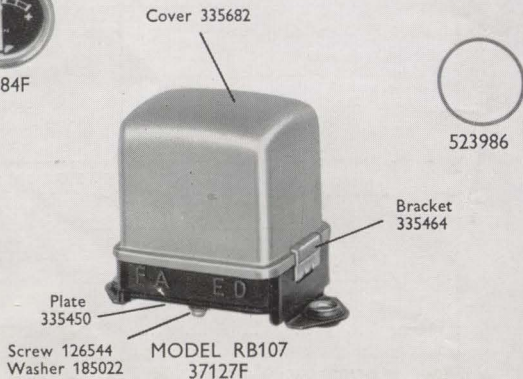

JOSEPH LUCAS (SALES & SERVICE) LTD • BIRMINGHAM 18 • ENGLAND

MODEL 529
53256A

MODEL 525
53269A

MODEL 564
53432A

36084F

MODEL RB107
37127F

**STOP TAIL AND NUMBER
PLATE LAMP**

"J2" Single Cylinder,
350 & 500 Scrambler &
Trials "Bullet"

Model Ordering No.	529 53256A
Detailed Parts	
§ Lens	526404
§ Window	526406
§ Screw, fixing	133551
§ Bulbholder	554719
Base, rubber	526408
Screw, base fixing	526410
§ Bulb	951

**STOP TAIL AND NUMBER
PLATE LAMP**

350 & 500 "Bullet",
500 Twin & 700 Meteor

Model Ordering No.	525 53269A
Detailed Parts	
§ Lens	573819
§ Screw, fixing	572072
§ Gasket, rubber	573814
§ Interior, bulbholder	860428
§ Sleeve, terminal	188818
§ Grommet	573825
§ Bulb	352

**STOP TAIL AND
REFLEX LAMP**

350 & 500 "Bullet",
500 Twin & 700 Meteor
(later)

Model Ordering No.	564 53432A
Detailed Parts	
§ Lens	573839
§ Window	575200
§ Screw, lens retaining	552928
Base	575212
§ Bulbholder	575209
§ Grommet, bulbholder	575207
§ Contact assembly	573828
§ Gasket, lens seating	575208
§ Grommet, cable	573825
§ Bulb	384
Washer, fixing bolt spacer	121023