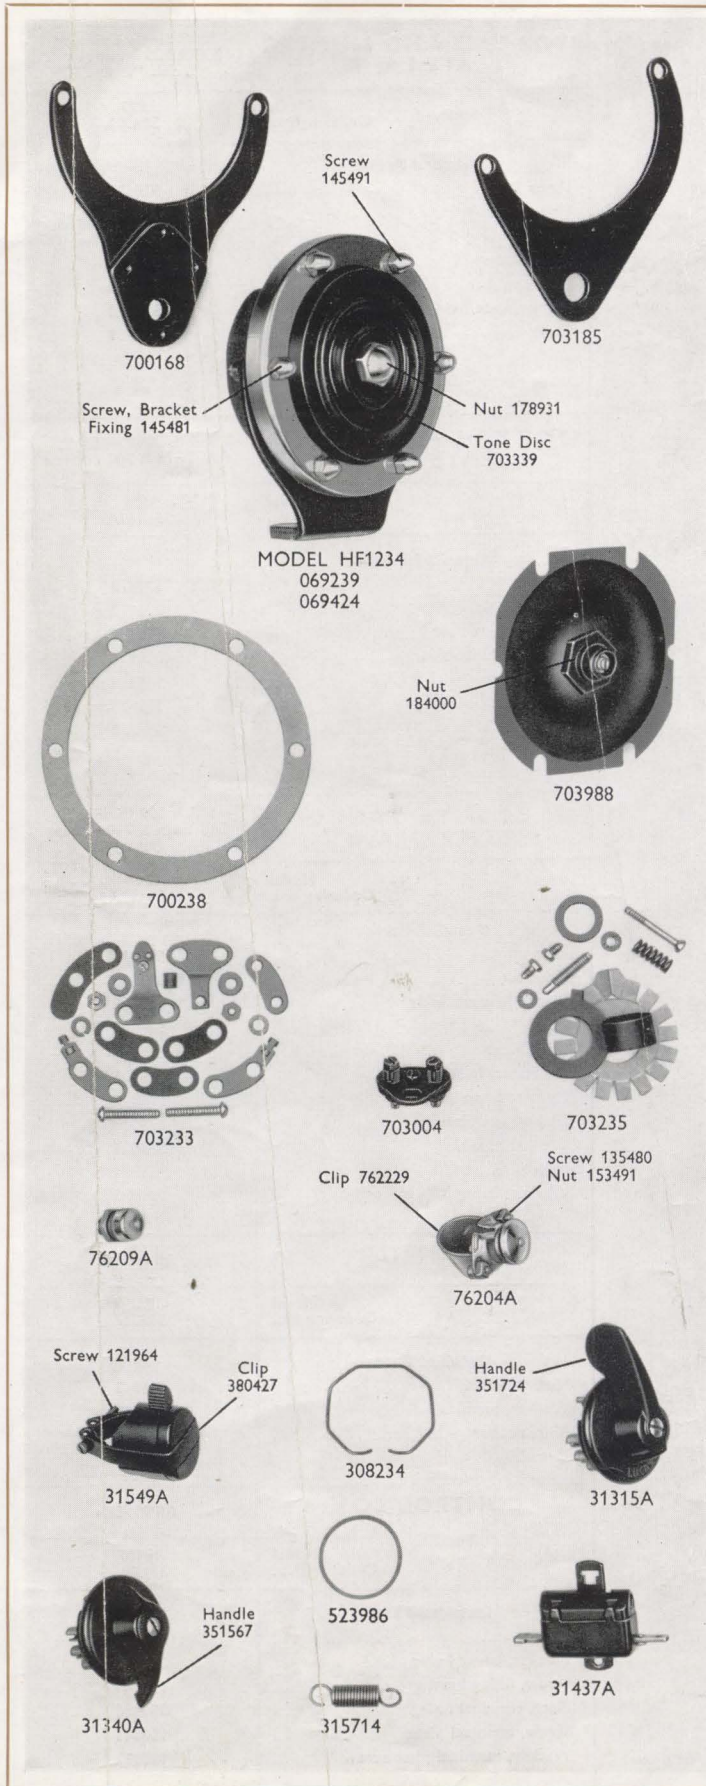

AMMETER

All Models

Model Ordering No.	CZU27 36084F
Detailed Parts	
§ Nut, terminal	166043
§ Washer, terminal	185022
§ Ring, rubber	523986

CONTROL BOX

All Models

Model Ordering No.	RB107 37127F
Detailed Parts	
§ Cover	335682
Bracket, cover fixing	335464
Screw, fixing bracket	126544
Plate, terminal fixing	335450
Screw, terminal plate	126544
Washer, terminal plate screw	185022

§ Recommended stock item.

HORN	"J2" Single Cyl., 350 & 500 "Bullet", 350 & 500 Trials & Scrambler "Bullet"	500 Twin & 700 Meteor
Model Ordering No.	HF1234 069239	HF1234 069424
Detailed Parts		
§Bracket	700168	703185
Tone disc... ..	703339	703339
Nut, tone disc	178931	178931
Screw, bracket fixing (1/4" B.S.F.)	145481	145481
Screw, cover fixing (1BA)	145491	145491
§Diaphragm	703988	703988
Nut, diaphragm fixing	184000	184000
Washer, diaphragm packing	700238	700238
§Contact set	703233	703233
Terminal block	703004	703004
§Sundry parts set	703235	703235
HORN PUSH	All Models	
Model Ordering No.	HP26 76209A	
CUTOUT SWITCH	500 Twin & 700 Meteor	
Model Ordering No.	4A 76204A	
Detailed Parts		
§Screw, terminal	119520	
Clip, fixing	762229	
Screw, fixing	135480	
Nut, fixing	153491	
DIPPER SWITCH	All Models (except 350 & 500 Trials & Scrambler "Bullet")	
Model Ordering No.	99 31549A	
Detailed Parts		
Screw, fixing	121964	
Clip	380427	
LIGHTING SWITCH	350 & 500 "Bullet", 500 Twin, 350 & 500 Trials & Scrambler "Bullet", "J2" Single Cylinder	
Model Ordering No.	U39 31315A	
Detailed Parts		
§Screw, terminal	120560	
§Ring, rubber, switch fixing	523986	
Spring, switch fixing	308234	
§Handle	351724	
LIGHTING SWITCH	700 Meteor	
Model Ordering No.	U39 31340A	
Detailed Parts		
§Screw, terminal	120560	
§Ring, rubber, switch fixing	523986	
Spring, switch fixing	308234	
§Handle	351567	
BRAKE SWITCH	350 & 500 "Bullet", 500 Twin, 700 Meteor	
Model Ordering No.	22B 31437B	
Detailed Parts		
†Spring	315714	
BATTERY PU7E/9	All Models	