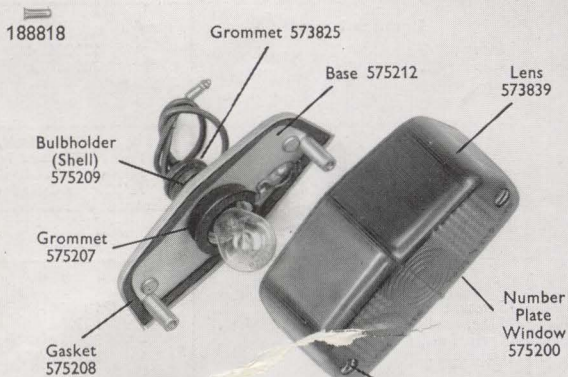

LUCAS
Quality
EQUIPMENT
&
SPARE PARTS

1955
ENFIELD
MOTOR CYCLES

'J2' Single Cylinder; 500 Twin; 700 'Meteor'; 350 'Bullet';
500 'Bullet'; 350 Trials and Scrambler 'Bullet'; 500 Trials
and Scrambler 'Bullet.'

JOSEPH LUCAS (SALES & SERVICE) LTD • BIRMINGHAM 18 • ENGLAND

MODEL 529
53256A

MODEL 525
53269A

MODEL 564
53432A

36084F

MODEL RB107
37127F

**STOP TAIL AND NUMBER
PLATE LAMP**

"J2" Single Cylinder,
350 & 500 Scrambler &
Trials "Bullet"

350 & 500 "Bullet",
500 Twin & 700 Meteor

Model Ordering No.	525 53269A
Detailed Parts	
§ Lens	573819
§ Screw, fixing	572072
§ Gasket, rubber	573814
§ Interior, bulbholder	860428
§ Sleeve, terminal	188818
§ Grommet	573825
§ Bulb	352

**STOP TAIL AND
REFLEX LAMP**

350 & 500 "Bullet",
500 Twin & 700 Meteor
(later)

Model Ordering No.	564 53432A
Detailed Parts	
§ Lens	573839
§ Window	575200
§ Screw, lens retaining	552928
Base	575212
§ Bulbholder	575209
§ Grommet, bulbholder	575207
§ Contact assembly	573828
§ Gasket, lens seating	575208
§ Grommet, cable	573825
§ Bulb	384
Washer, fixing bolt spacer	121023